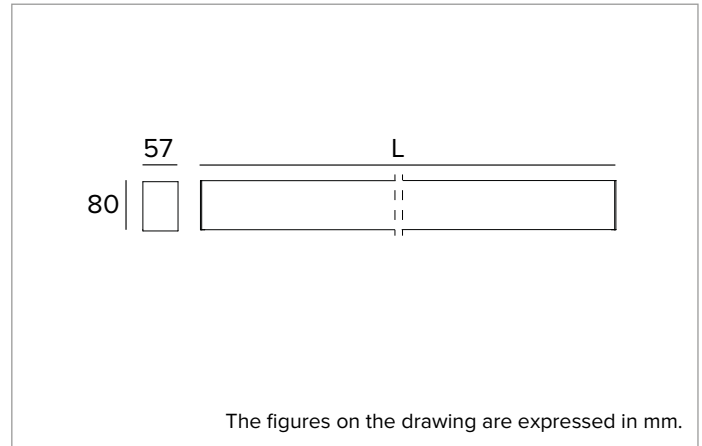

T029MX940ELPW | LOGICO EASY Stand Alone 57 - UGR16

Linear stand alone LED fixture for ceiling mounted or suspension installation

	4000K	H(m)	D1(m)	D2(m)	Emax(lx)		
	Ra90	75°	59°				
Fixture Power	27W	1	1.54	1.14	2226		
Source Flux	2802lm	2	3.08	2.28	556		
Fixture Flux	2802lm	3	4.62	3.41	247		
Efficacy	104lm/W	4	6.16	4.55	139		
6000770	Imax=920cd/klm	Imax	2578cd	5	7.71	5.69	89

Colour and finish: White

Dimensions: L=2352mm

Weight: 6.16Kg

Version: LINEAR

Degree of protection: IP40

Mechanical Resistance: IK02

ELECTRICAL CHARACTERISTICS

Integrated electronic ON-OFF driver. Luminaire compliant with EN 60598-2-22 for power supply from a centralised emergency system CPSS (Central Power Supply System), not incorporated in the luminaire - high risk areas excluded. The default power and flux are 100% in AC and 100% in DC.